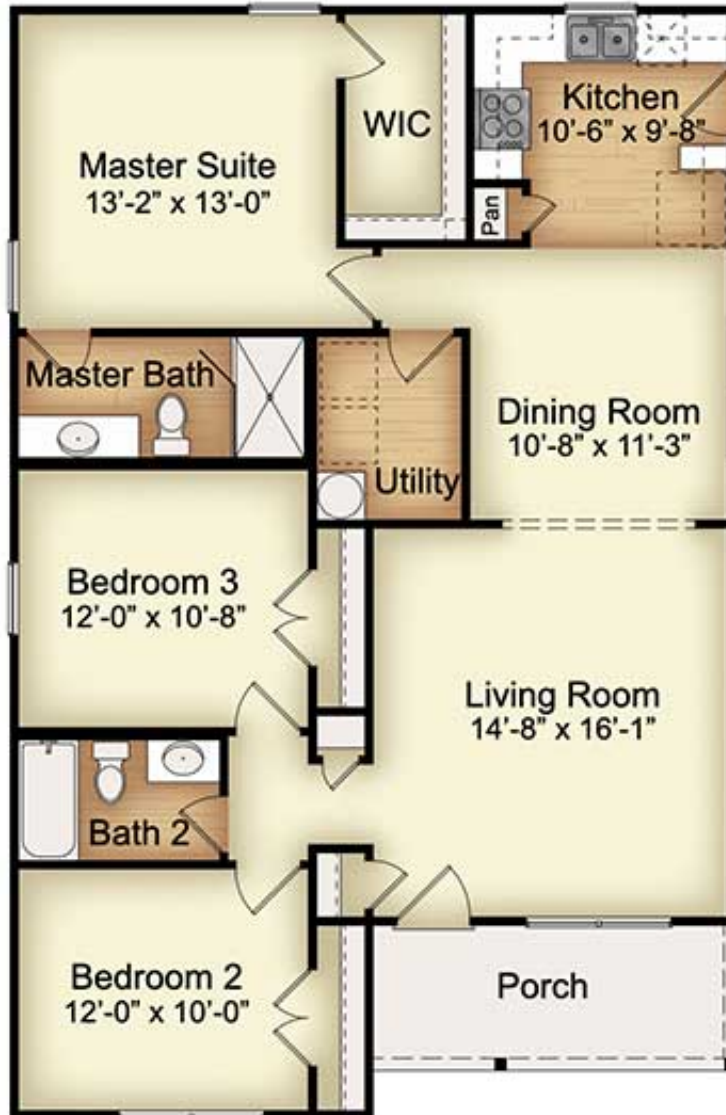

**Floor Plan:**  
Newton - NC

3 Beds | 2 Baths | 1,260 sqft | Garage: No

## Newton

Simple and elegant, the Newberry features gathering areas on one side and living quarters on the other. The generous-sized bedrooms and numerous personalization options make this model an enduring favorite.

- Large walk-in closet in master suite
- Full-size utility room
- Separated gathering and living quarters for privacy
- Many personalization options to choose from

**Floor Plan:**

Newton - NC

3 Beds | 2 Baths | 1,260 sqft | Garage: No

**First Floor**

First Floor