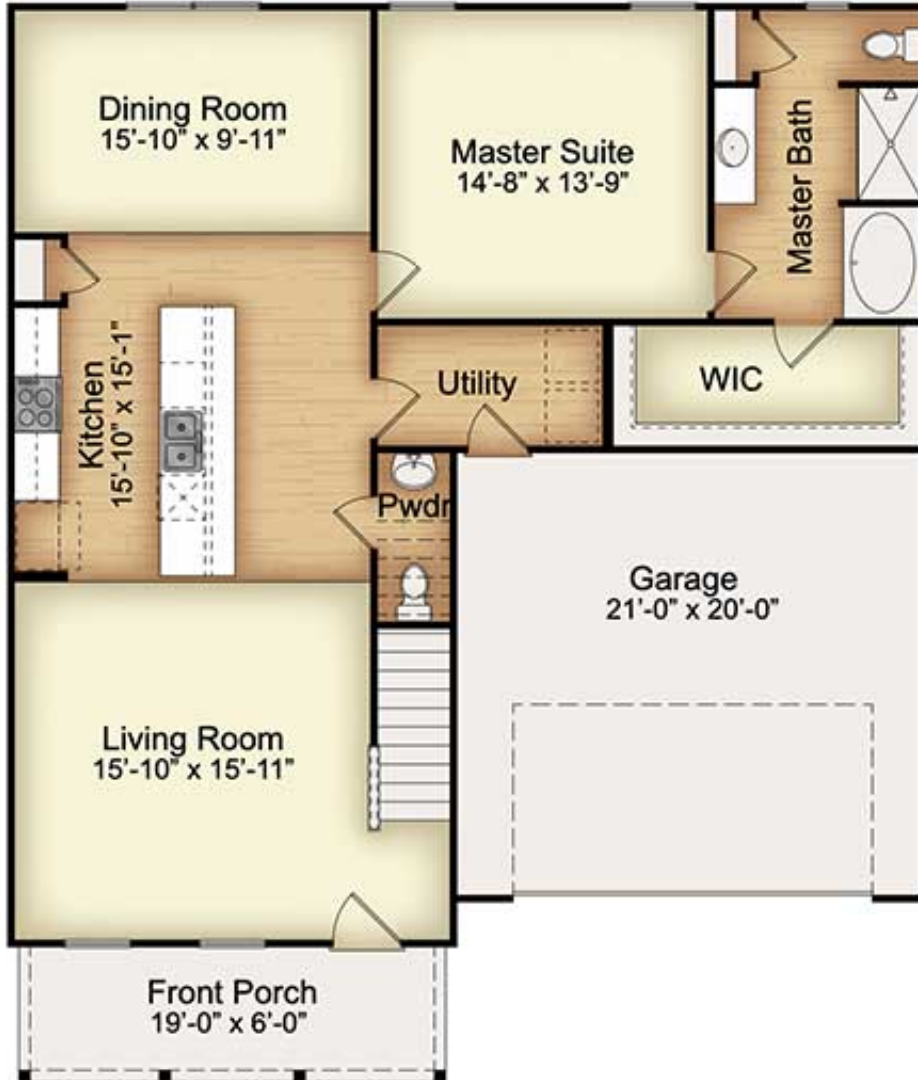

Floor Plan:
Jefferson - NC

3 Beds | 2.5 Baths | 2,053 sqft | Garage: Yes

Jefferson

With its beautiful design, the Jamesville offers everything you could want for your perfect home. The inviting, generous layout is complemented by the convertible attic (game room or home theater, anyone?)

- Large, comfortable living spaces
- Beautiful open floor plan
- Spacious study room
- Convertible attic space

Floor Plan:
Jefferson - NC

3 Beds | 2.5 Baths | 2,053 sqft | Garage: Yes

First Floor

Floor Plan:
Jefferson - NC

3 Beds | 2.5 Baths | 2,053 sqft | Garage: Yes